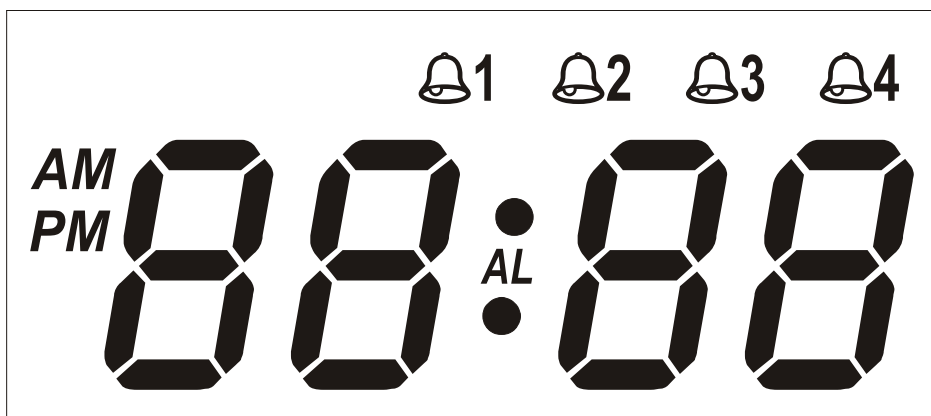

1.1 FEATURES

- A. Clock with Hour, Minute
- B. Alarm (Option selectable for 2 or 4 Alarm)
- C. 12/24 hour
- D. Key Tone Operation
- E. 1.5V Battery Operation
- F. Very Low Power Operation

1.2 LCD PATTERN

Mode

Set

Adjust