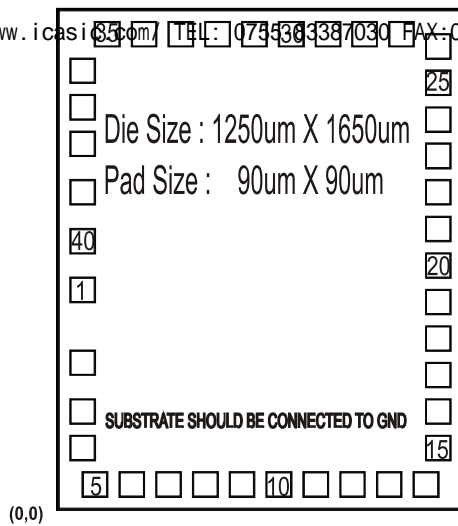

PIN ASSIGNMENT

NO	NAME	X	Y	NO	NAME	X	Y
1	XIN	72.5	712.85	21	SEG5	1176.85	919.5
2	XOUT	72.5	451.35	22	SEG6	1176.85	1041.5
3	GND	75.0	314.05	23	SEG7	1176.85	1163.5
4	VDD1	75.0	199.05	24	SEG8	1176.85	1285.5
5	VDD2	94.95	72.5	25	SEG9	1176.85	1407.5
6	VDD3	209.95	72.5	26	SEG10	1176.85	1534.2
7	CUP1	324.95	72.5	27	SEG11	1056.1	1571.3
8	CUP2	439.95	72.5	28	SEG12	936.1	1571.3
9	COM1	554.95	72.5	29	SEG13	816.1	1571.3
10	COM2	669.95	72.5	30	SEG14	696.1	1571.3
11	COM3	784.95	72.5	31	SEG15	576.1	1571.3
12	N.C.	899.95	72.5	32	BZB	456.1	1571.3
13	N.C.	1014.95	72.5	33	BZ	336.1	1571.3
14	N.C.	1129.95	72.5	34	N.C.	216.1	1571.3
15	N.C.	1176.85	187.5	35	IOC2	96.1	1571.3
16	N.C.	1176.85	309.5	36	IOC3	72.5	1440.65
17	SEG1	1176.85	431.5	37	IOC4	72.5	1325.65
18	SEG2	1176.85	553.5	38	RESET	72.5	1188.65
19	SEG3	1176.85	675.5	39	INT	72.5	1029.85
20	SEG4	1176.85	797.5	40	N.C.	72.5	871.65