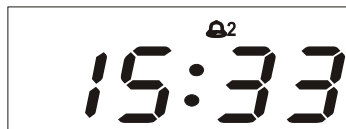

Mode

Alarm ringing time is 1 Min
When alarm is ringing ,the icon will flash