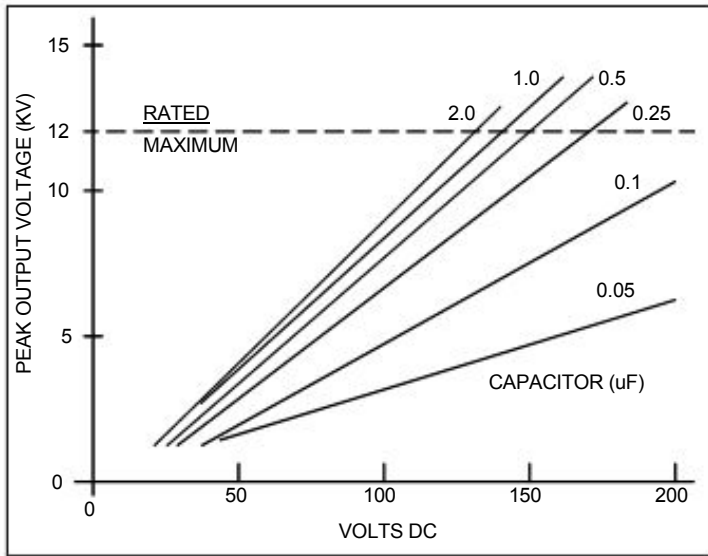

TR-2080 EXTERNAL TRIGGER TRANSFORMER

DIMENSIONS ARE IN INCHES (MILLIMETERS)

OUTLINE & MOUNTING DIMENSIONS

SPECIFICATIONS

Maximum DC input	150 Volts
Primary peak current	60 amps max.
Turns ratio (secondary to primary)	65:1
Hold-off voltage (secondary to primary)	2 KV DC

Output voltage	12 KV
Rise time 10%-90%	0.5 uSec max
Pulse width 50% amplitude	1.0 uSec min

INPUT VS. OUTPUT

TYPICAL CIRCUIT

For more information e-mail us at generalinquiries@excelitas.com or visit our website at www.excelitas.com
All values are nominal; specification subject to change without notice.