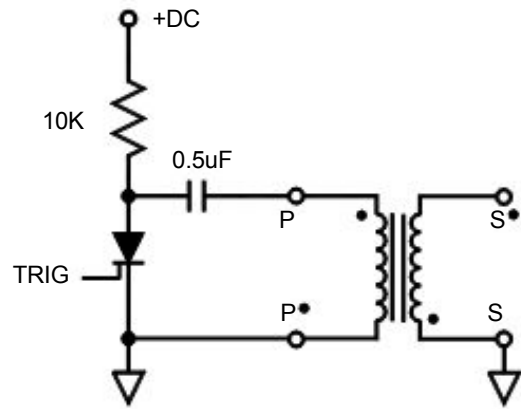

TR-2080 EXTERNAL TRIGGER TRANSFORMER

DIMENSIONS ARE IN INCHES (MILLIMETERS)

OUTLINE & MOUNTING DIMENSIONS

SPECIFICATIONS

Maximum DC input	150 Volts
Primary peak current	60 amps max.
Turns ratio (secondary to primary)	65:1
Hold-off voltage (secondary to primary)	2 KV DC

Output voltage	12 KV
Rise time 10%-90%	0.5 uSec max
Pulse width 50% amplitude	1.0 uSec min

INPUT VS. OUTPUT

TYPICAL CIRCUIT

For more information e-mail us at generalinquiries@excelitas.com or visit our website at www.excelitas.com
All values are nominal; specification subject to change without notice.