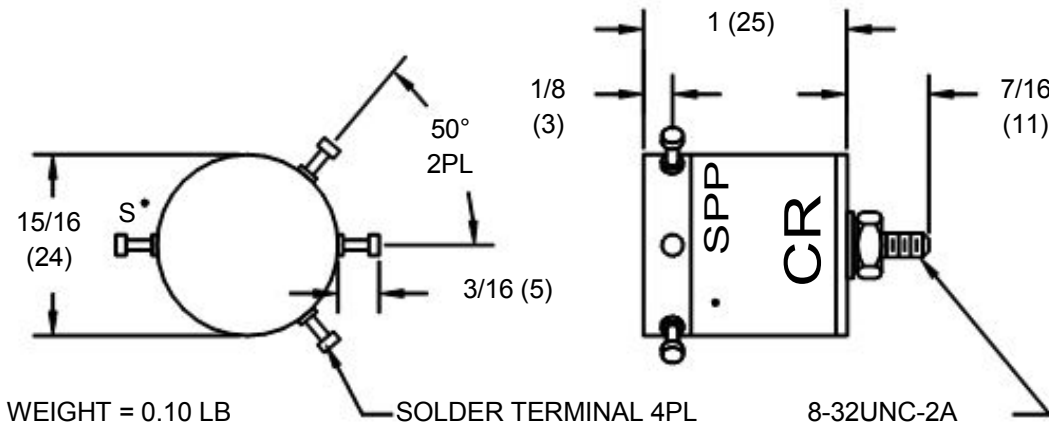

TR-2080 EXTERNAL TRIGGER TRANSFORMER

DIMENSIONS ARE IN INCHES (MILLIMETERS)

OUTLINE & MOUNTING DIMENSIONS

SPECIFICATIONS

Maximum DC input	150 Volts
Primary peak current	60 amps max.
Turns ratio (secondary to primary)	65:1
Hold-off voltage (secondary to primary)	2 KV DC

Output voltage	12 KV
Rise time 10%-90%	0.5 uSec max
Pulse width 50% amplitude	1.0 uSec min

INPUT VS. OUTPUT

TYPICAL CIRCUIT

For more information e-mail us at generalinquiries@excelitas.com or visit our website at www.excelitas.com
All values are nominal; specification subject to change without notice.